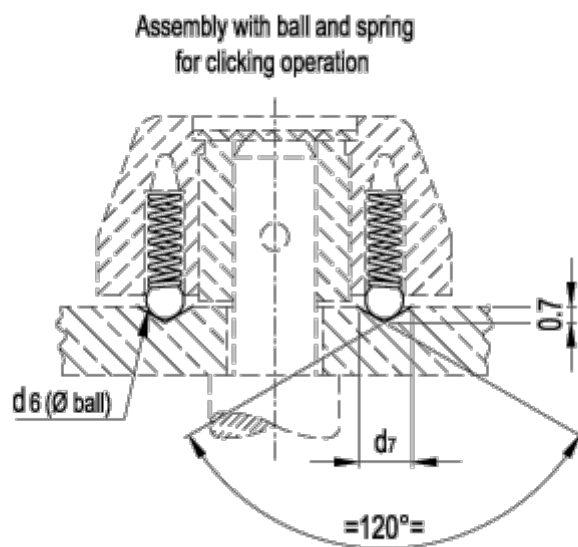

Data Sheet

Article number: 2306035101
Description: E+G Click spring/ball
MS.D5

Measures

d6 = 5
d7 = 4.0
Type = MS.D5